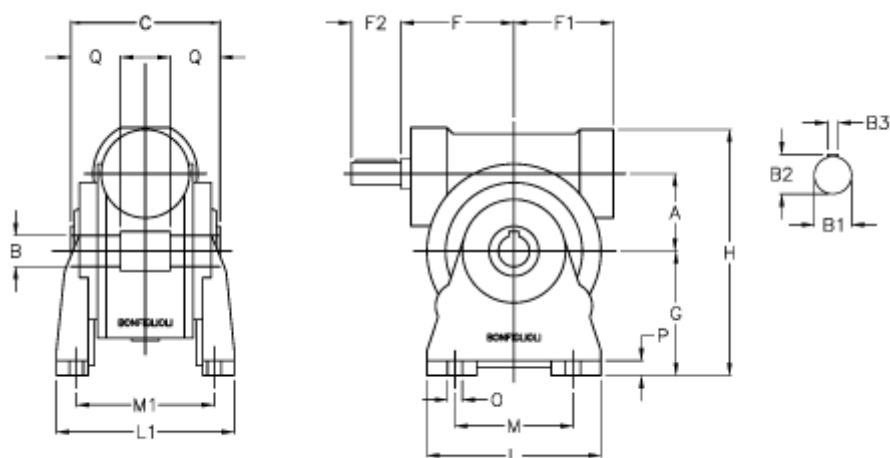

Article number: 3901185010200

Description: Worm gear with solid input shaft  
VF 185A-10-HS

## Measures

a	= 185.4	F1	= 205	P	= 22
B	= 60	g	= 254	Q	= 65.0
B1 E7	= 40	H	= 521		
B2	= 43.0	L	= 360		
B3 H9	= 12	L1	= 320		
C	= 190	m	= 270		
Description	= VF 185A-xx-HS	M1	= 251.0		
F	= 214.5	O	= 22.0		